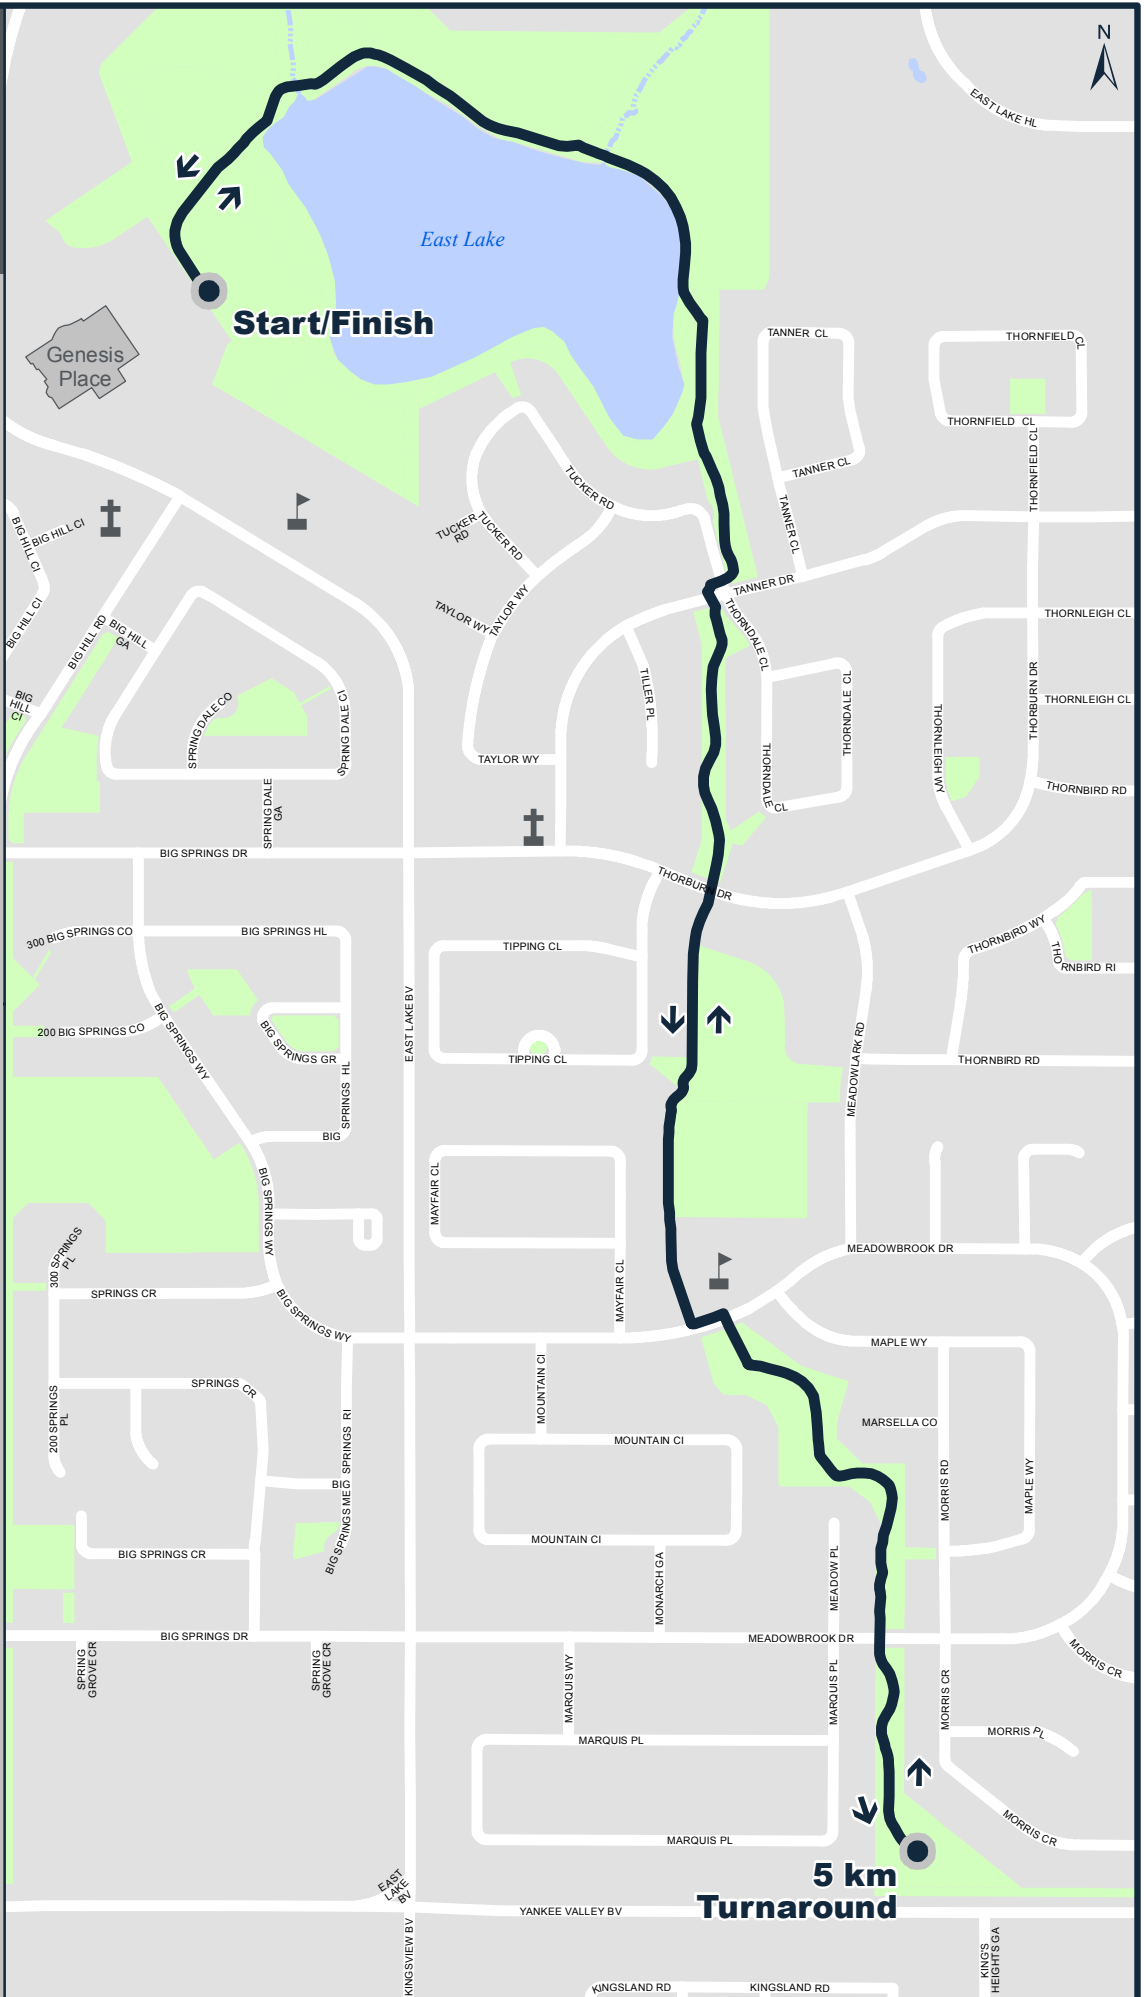

Mayor's Recreation for Life Run and Walk 2011

Sunday, June 5, 2011
9:30 a.m.

Genesis Place
800 East Lake BV NE

5 KM ROUTE

Start/Finish area is located on the outdoor track to the NE of Genesis place.

Bleacher seating is available at the start/finish area for spectators.